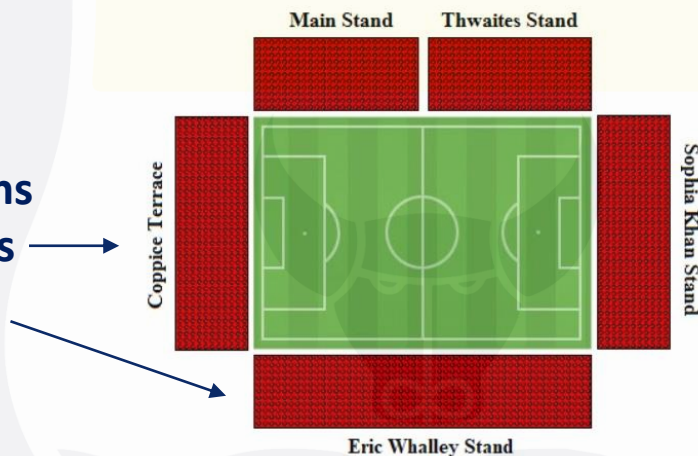

Click [here](#) for away fans guide.

Train times please click [here](#).
[Directions](#) from the station to the ground.

There is ample parking around the ground. Please click [here](#) and scroll to page 3.

Away Fans
Turnstiles
Entrance

Please see matchday drinks around the ground [here](#). Scroll to page 5.

Please see accommodation options [here](#). Scroll to page 5.

Please see information for the Bees Knees Pub – Official Pub for Away Fans [here](#).