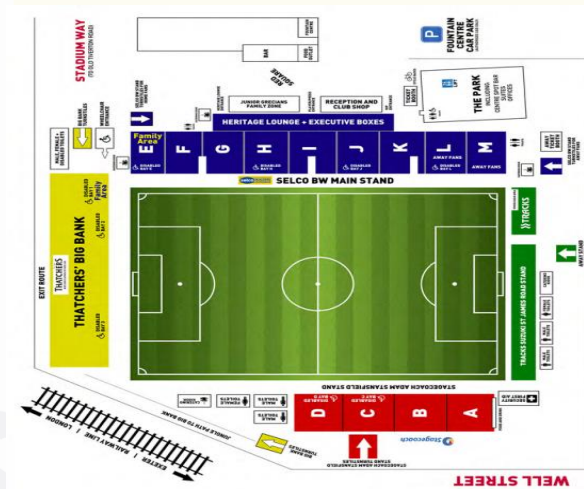

Click [here](#) for the Away Supporters Guide

Train times please click [here](#).
[Directions](#) from the station to the ground.

Please see various options for parking [here](#). *For Accessible Parking please contact the club reception as spaces are very limited*

← Away Fans
Turnstiles
Entrance

Please see matchday drinks at the ground [here](#). *please scroll to page 5*

Please see accommodation options [here](#) click for directions

See the catering at the ground [here](#).
please scroll to page 5