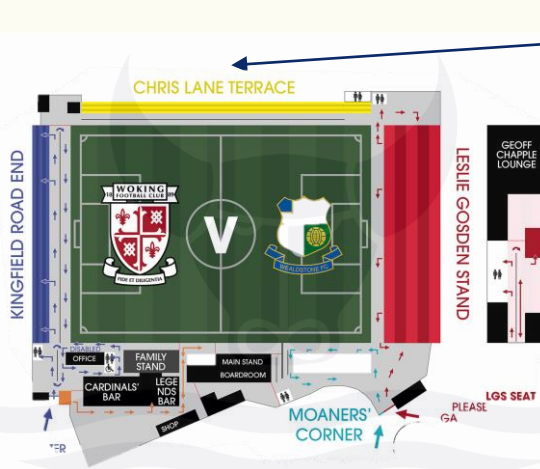

Please see parking at Woking  
 Leisure Centre [here](#). \*No Accessible  
 Parking at the ground so please use the  
 link for parking here also.

Away Fans  
 Turnstiles  
 Entrance

Please see matchday drinks [here](#).