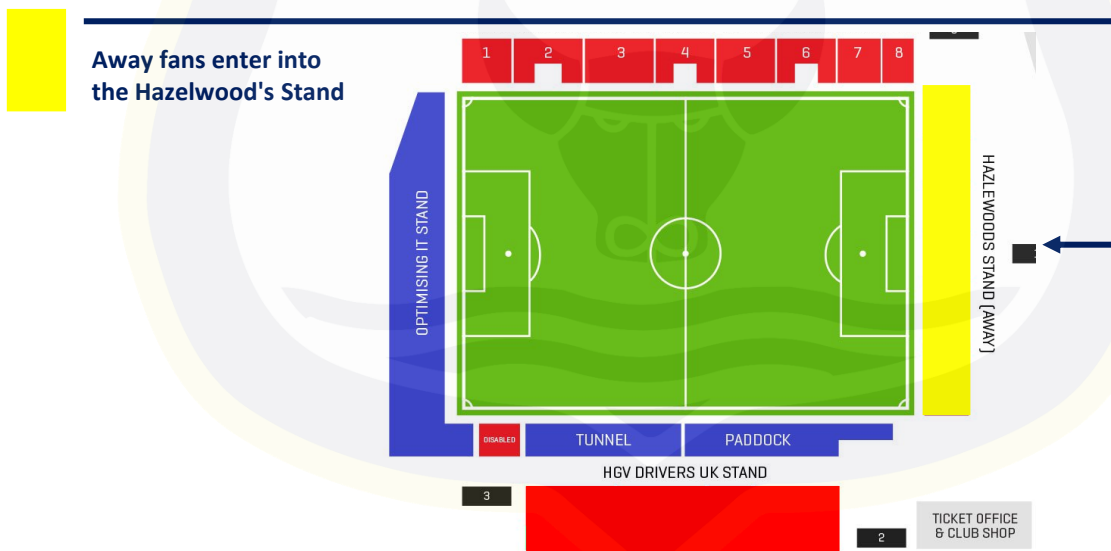

Date: 27th August 2022
Venue: Jonny Rocks Stadium

Estimated Travel Time: Up to 1hr 20mins

Based on leaving from the Kassam Stadium

SATNAV 'GL52 5NA'

For directions to the Jonny Rocks Stadium (use GL52 5NA for Sat Navs) from wherever your journey starts.

The [Kemble Brewery Inn Pub](#)
Away fans friendly. Food Served for Saturday matchdays.

The [Sandford Park Ale House](#)
Away fans friendly. Food Served for Saturday matchdays.

The [Premier Inn](#)
The [Holiday Inn](#)
More Hotel Options [here](#)

No alcohol can be purchased inside the away end. Food only. There is an overflow open air bar in the car park.

See the catering options outside the ground [here](#)

Please be aware that the catering inside the ground is CARD only.

If you need to contact CTFC's Supporter Liaison Officer then please email here:

slo@ctfc.com