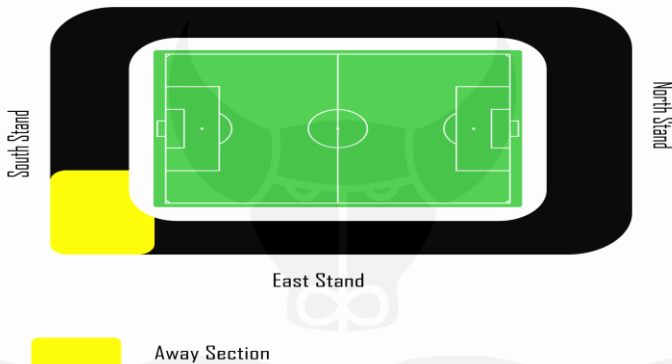

Ticket information [here](#).

London Road Club Info [here](#).

Click [here](#) for the Disabled Supporters Guide *if opening via mobile please scroll down to page 13 of the guide.

Click [here](#) for the Away Supporters Guide

Train times please click [here](#).
[Directions](#) from the station to the ground.

Please click [here](#) for parking info.

Planned rail strikes, please check before you travel

Pride Park Stadium – Derby County FC

Toyota West Stand

The [Navigation](#)
Home & Away fans mixed.

The [Harvester](#), Pride Park
Home & Away fans mixed. Food Served.

[Holiday Inn](#) click Holiday for directions
[Travelodge](#) click Travelodge for directions
[Pentahotel](#) click Pentahotel for directions
[Aston Court Hotel](#) click Aston for directions